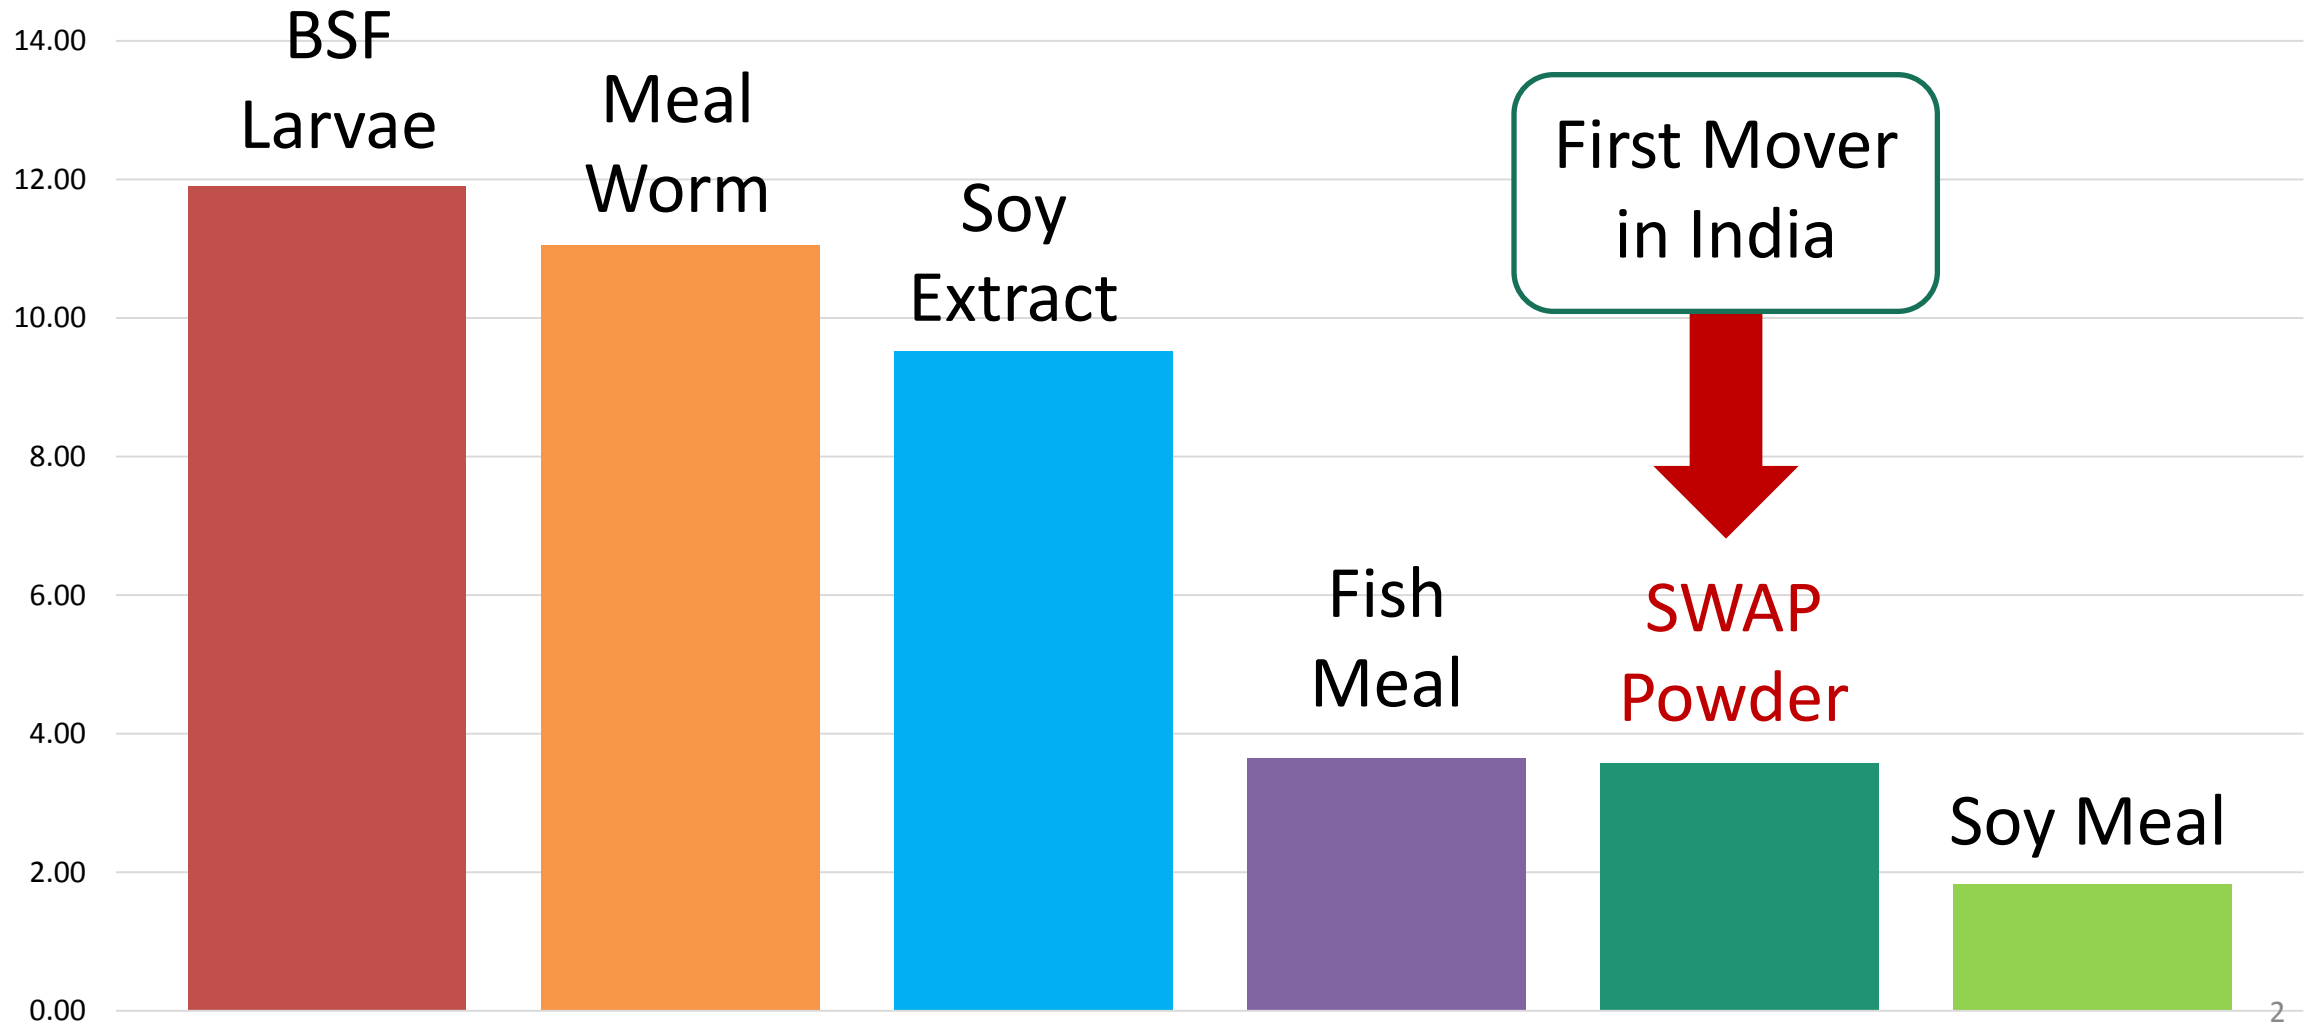

Competition

Price in € per kg Protein